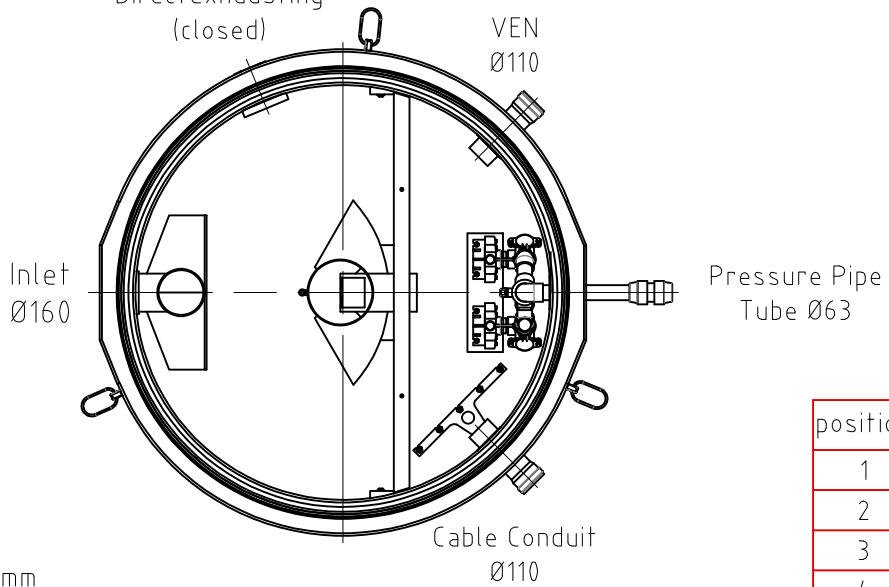

optional:  
 Directexhausting  
 (closed)

position	article no.
1	723257
2	727782
3	418101
4	1204654

all dimensions are in mm

Lipulift-C 10/ 1000

Date	Name	Article- Numbers:
Drawn 13.12.2019	tfenzel	Lipulift-C 10/ 1000
Upd.		723257_2